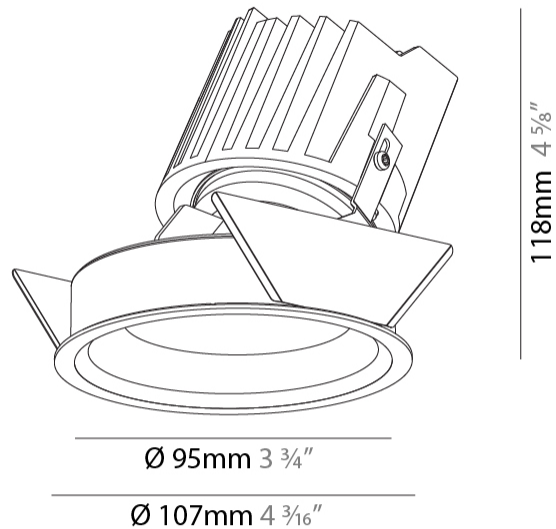

PHYSICAL

Shape: Round
Diameter (mm): 107
Diameter (in): 4 3/16
Height (mm): 118
Height (in): 4 5/8
Ceiling Thickness (mm): 10 / 12.5 / 15
Ceiling Thickness (in): 3/8 or 1/2 or 9/16
Min. Recessing Depth (mm): 140
Min. Recessing Depth (in): 5 1/2
Light Distribution: Adjustable / Asymmetric
Weight (kg): 0.473
Weight (lbs): 1.04
Fixture Finish: SSR / BKV / CWI / CRY / HAB / UFT / ITA / RUA / FTG / MYG / LOD / PUS / FRO / FUP / KIA / POP / BLS / SPG / MEY / GOH / GUM / CHC / COM / ABZ / JAG / OBR / MOS / ROR
Fixture Material: Aluminum Die Cast
Cut-out Measurements: 98mm / 3 7/8"

ELECTRICAL

Lamp Type: LED (Zhaga Standard)
Input Wattage (W): 16.5
Total Output Wattage (W): 14
Dimming: Tri-Mode (Non-Dimming and Phase Dimming (120Vac only) and 0-10V Dimming)
Driver Included: No
Driver Location: Recessed Housing
Driver Type: Constant Current - Universal
Driver Class: Class 2
Housing: See components
Input Voltage (V): 120 - 277
Constant Current (MA): 350

LED

Number of LEDs: 1
Color Temperature (°K): 2700 / 3000 / 3500 / 4000
Max. Delivered Lumen (lm): 1030 / 1070 / 1117 / 1140
Nominal Lumen (lm): 1386 / 1438 / 1511 / 1542
CRI: >90 CRI
Lamp Life (hrs): 50000

OPTICAL

Reflector: 20 / 40 / 60
Adjustability: Fixed

RATINGS AND CERTIFICATIONS

Certified By: Certified for North American Standards
IP rating: IP20

PROJECT
TYPE
SPECIFIER
QUANTITY
DATE